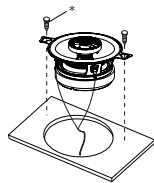

INSTALLATION

Install the speaker to the suitable location of your vehicle as illustrated below. It is recommended to have the Mid-Range speaker installed by a qualified technician.

Before installing the Mid-Range speaker to your vehicle:
Prepare a rag to clean the installation and remove moisture, dust and dirt.

* Screw (M6 x 16mm)

CAUTION

If the speaker is installed improperly, it may come off from the dashboard during driving, causing injury or accident.

HOW TO COMPLETE THE WIRING

- Consult the diagram below. Be sure to connect corresponding terminals, i.e. "+" to "+" and "-" to "-".
- Connection with reversed polarity will degrade the quality of production.
- Route the speaker cord so that it does not obstruct safety drive.