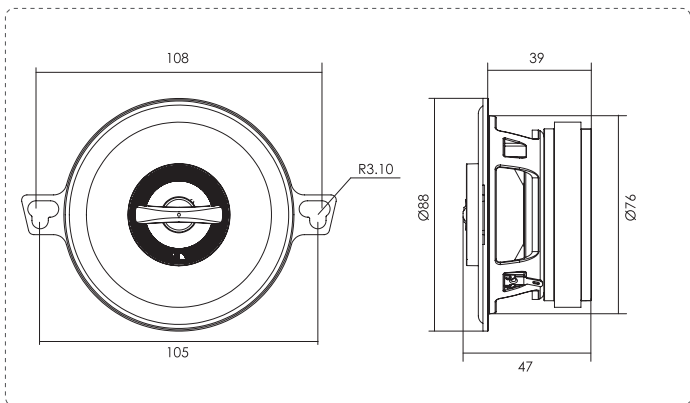

* Screw (M6 x 16mm)

CAUTION

If the speaker is installed improperly, it may come off from the dashboard during driving, causing injury or accident.

HOW TO COMPLETE THE WIRING

- Consult the diagram below. Be sure to connect corresponding terminals, i.e. "+" to "+" and "-" to "-".
- Connection with reversed polarity will degrade the quality of production.
- Route the speaker cord so that it does not obstruct safety drive.

WHAT'S IN THE BOX

Check to be sure you have the following items.

If any of the items below are missing, contact your dealer immediately.

1. Speaker x 2pcs
2. Screw (M6 x 16mm) x 4pcs

DIMENSIONS (UNIT: MM)